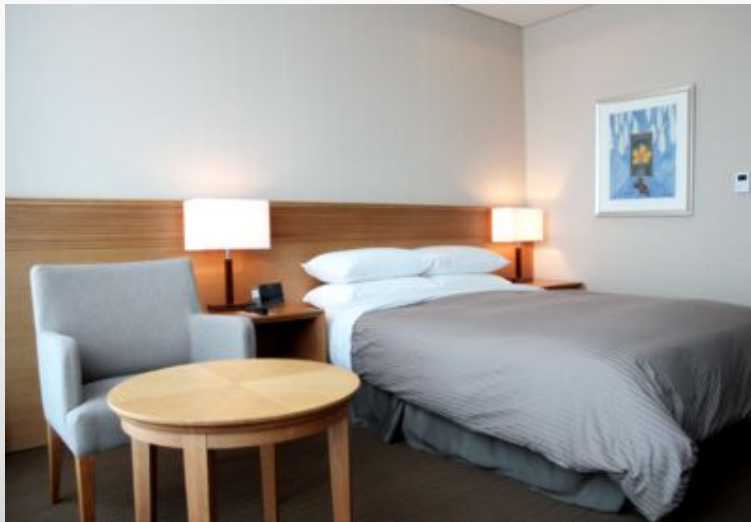

- Deluxe room rate : 165,000 KRW /
\$148 USD (**Prepaid rate**)
※ the rate refers to information of Hotel website
- Room size : 37 m²

- Executive Suite room rate : 284,000 KRW /
\$256 USD (**Prepaid rate**)
※ the rate refers to information of Hotel website
- Room size : 57 m²

- Deluxe Double room rate : 250,000 KRW~
\$225.84 USD ~ (\$1 USD = 1,107 KRW <2013.03.26>)
- Room size : 29 m²

- Deluxe Twin room rate : 300,000 KRW~
\$271 USD ~ (\$1 USD = 1,107 KRW <2013.03.26>)
- Room size : 35 m²

※ \$1 USD = 1,107 KRW (2013.03.26)

Accomodation

Accomodation nearby venue

Benikea Songdo Bridge Hotel

Overall

- **3 stars Hotel**
- Address : 223, Convensia-daero, Yeonsu-gu, Incheon, Korea
- Distance (Incheon airport - Hotel) : **Approx. 30 km**
- Number of Rooms total : **241**
- Facilities : Fitness, Coin Laundry, Conference room, Coffee shop and so on
- Feature : **Nearby SUNY Korea**, Ocean/City/Park view

Accommodation

Accommodation nearby venue

Benikea Songdo Bridge Hotel

Deluxe Double/ Twin room

※ Hotel rates may vary based on date of booking and length of stay
(Hotel rates (1 night) : Rack rates, VAT included, Breakfast not included)