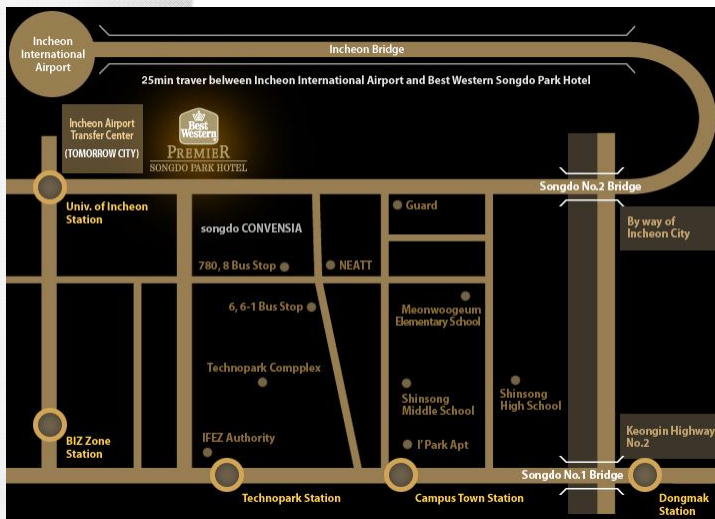

Accommodation

Accommodation nearby venue

BestWestern Premier Songdo Park Hotel

Transportation

Route	Vehicles	Contents	Travel Time
Incheon Airport ↔ Best Western Premier Songdo Park Hotel	Bus	-Take KAL(Korean Airlines) Limousine Bus in front of Gate 4B (Bus NO.6707) → Get off at Songdo Park Hotel	▪ 40 minutes
	Taxi	- Fare : 30,000 ~ 40,000 KRW / $27~ $36 USD	▪ 40 minutes
Best Western Premier Songdo Park Hotel ↔ SUNY Korea	Bus	- Walk along the road to Sheraton Inchoen Hotel→ Cross the street and take Bus NO.91 (in front of The #Sharp Apartment) → Get off the bus at Songdo Global	▪ 35 minutes
	Taxi	- Fare : approx. 4,000 KRW / $3.61 USD	▪ 5 minutes

※ $1 USD = 1,107 KRW (2013.03.26)