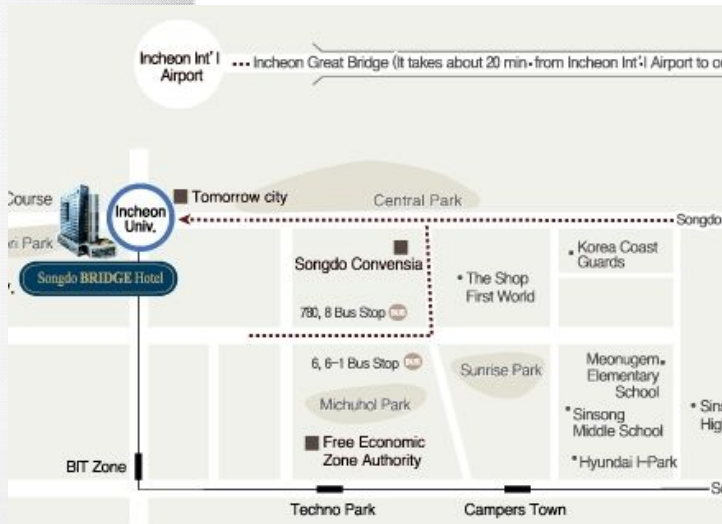

※ \$1 USD = 1,107 KRW (2013.03.26)

Accomodation

Accomodation nearby venue

Hyatt Regency Incheon Hotel

Overall

- **4 stars Hotel**
- Address : 208 YeongJongHaeAnNam-ro, #321, Unseo-dong, Jung-gu, Incheon, Korea
- Distance (Incheon airport - Hotel) : **Approx. 1.7 km**
- Number of Rooms total : **523**
- Facilities : Fitness, Casino, Golf and so on
- Feature : **Centrally located within minutes to Airport**, easy access to downtown Seoul and Incheon

※ \$1 USD = 1,107 KRW (2013.03.26)

Accommodation

Accommodation nearby venue

BestWestern Premier Songdo Park Hotel

Overall

- **4 stars Hotel**
- Address : 151, Techno park-ro, Yeonsu-gu, Incheon, Korea
- Distance (Incheon airport - Hotel) : **Approx. 30 km**
- Number of Rooms total : **300**
- Facilities : Fitness, Lounge, Business room, Coffee shop, Sauna(Men only) and so on
- Feature : **Centrally located within minutes to SUNY Korea**, linked to Complex Transfer Center

※ \$1 USD = 1,107 KRW (2013.03.26)

Accomodation

Accomodation nearby venue

Benikea Songdo Bridge Hotel

Overall

- **3 stars Hotel**
- Address : 223, Convensia-daero, Yeonsu-gu, Incheon, Korea
- Distance (Incheon airport - Hotel) : **Approx. 30 km**
- Number of Rooms total : **241**
- Facilities : Fitness, Coin Laundry, Conference room, Coffee shop and so on
- Feature : **Nearby SUNY Korea**, Ocean/City/Park view

Accommodation

Accommodation nearby venue

Benikea Songdo Bridge Hotel

Transportation

Route	Vehicles	Contents	Travel Time
Incheon Airport ↔ Benikea Songdo bridge Hotel	Bus	-Take KAL(Korean Airlines) Limousine Bus in front of Gate 4B (Bus NO.6707) → Get off at Songdo bridge Hotel	▪ 40 minutes
	Taxi	- Fare : 30,000 ~ 40,000 KRW / \$27~ \$36 USD	▪ 40 minutes
Benikea Songdo bridge Hotel ↔ SUNY Korea	Bus	-Take Bus NO.91 at Uni. Incheon station (in front of Songdo bridge Hotel) → Get off at Songdo Global Campus	▪ 25 minutes
	Taxi	- Fare : approx. 4,000 KRW / \$3.61 USD	▪ 5 minutes