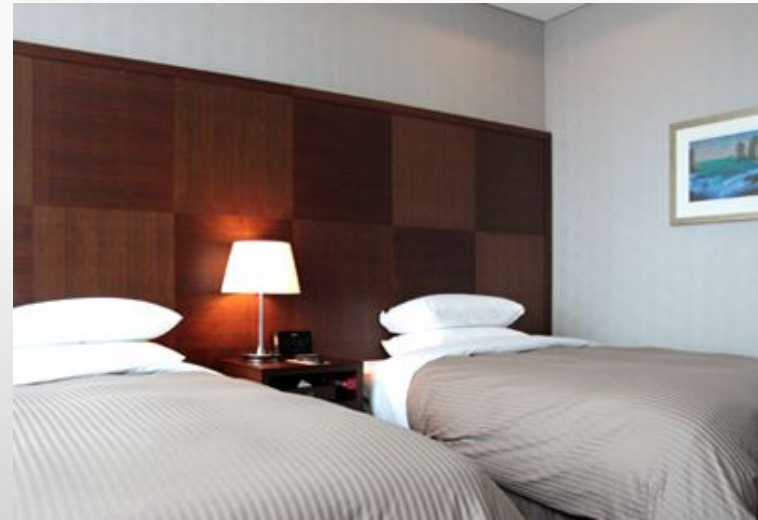

- Deluxe room rate : 165,000 KRW /
\$148 USD (**Prepaid rate**)
※ the rate refers to information of Hotel website
- Room size : 37 m²

- Executive Suite room rate : 284,000 KRW /
\$256 USD (**Prepaid rate**)
※ the rate refers to information of Hotel website
- Room size : 57 m²

※ \$1 USD = 1,107 KRW (2013.03.26)

Accomodation

Accomodation nearby venue

Benikea Songdo Bridge Hotel

Overall

- **3 stars Hotel**
- Address : 223, Convensia-daero, Yeonsu-gu, Incheon, Korea
- Distance (Incheon airport - Hotel) : **Approx. 30 km**
- Number of Rooms total : **241**
- Facilities : Fitness, Coin Laundry, Conference room, Coffee shop and so on
- Feature : **Nearby SUNY Korea**, Ocean/City/Park view

Accommodation

Accommodation nearby venue

Benikea Songdo Bridge Hotel

Deluxe Double/ Twin room

※ Hotel rates may vary based on date of booking and length of stay
(Hotel rates (1 night) : Rack rates, VAT included, Breakfast not included)

- Deluxe Double room rate : 275,000 KRW~
\$248.42 USD ~ (\$1 USD = 1,107 KRW <2013.03.26>)
- Room size : 29 m²

- Deluxe Twin room rate : 297,000 KRW~
\$268.29 USD ~ (\$1 USD = 1,107 KRW <2013.03.26>)
- Room size : 29 m²